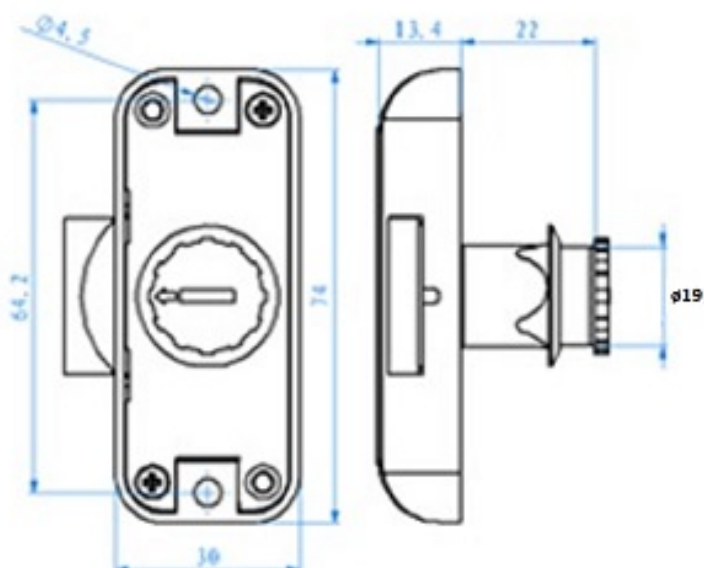

PRODUCT SHEET

Description:

Rotary Bar Lock MIC-922, $\varnothing 19 \times 22$ mm, RH, NPL, Body Only, F/ System J#11+J#12, W/Black Plastic Plug, No Bar, No Access.

Item number:

14.05.292-0

Units	Box	Carton	HS Code	Barcode
Pcs.	12	120	8301300000	 5704866043298